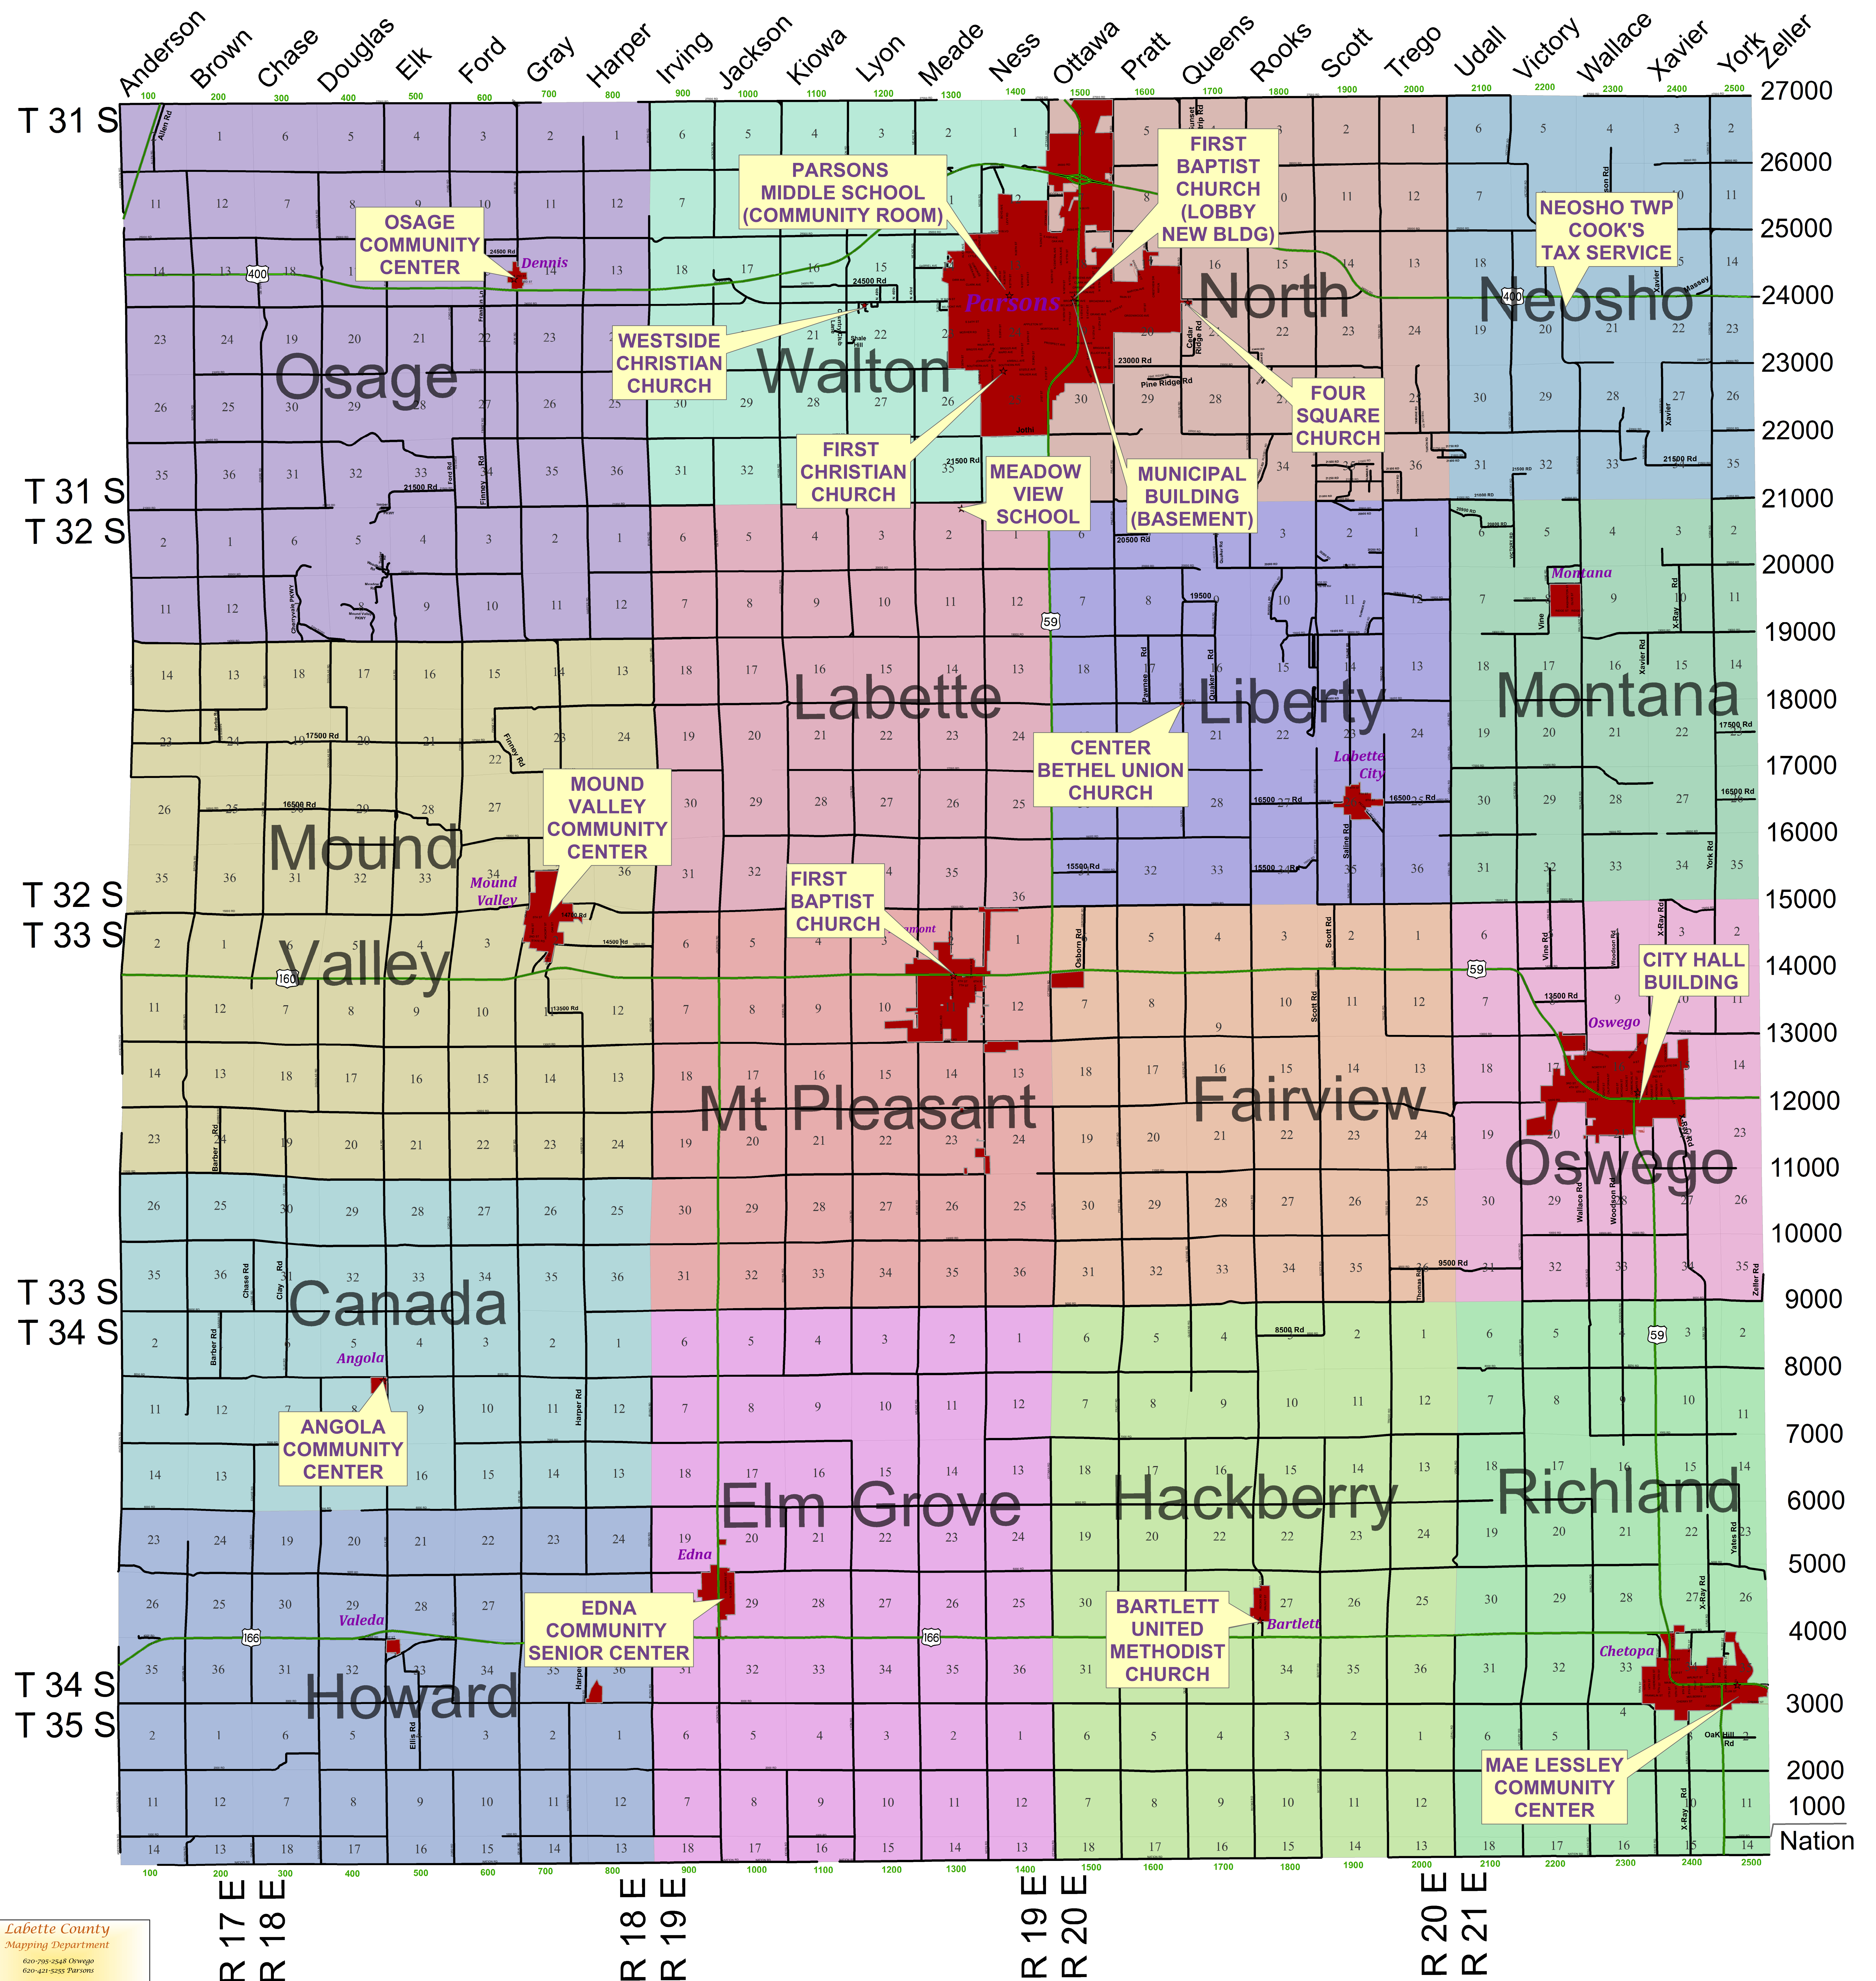

LABELLE COUNTY POLLING LOCATIONS